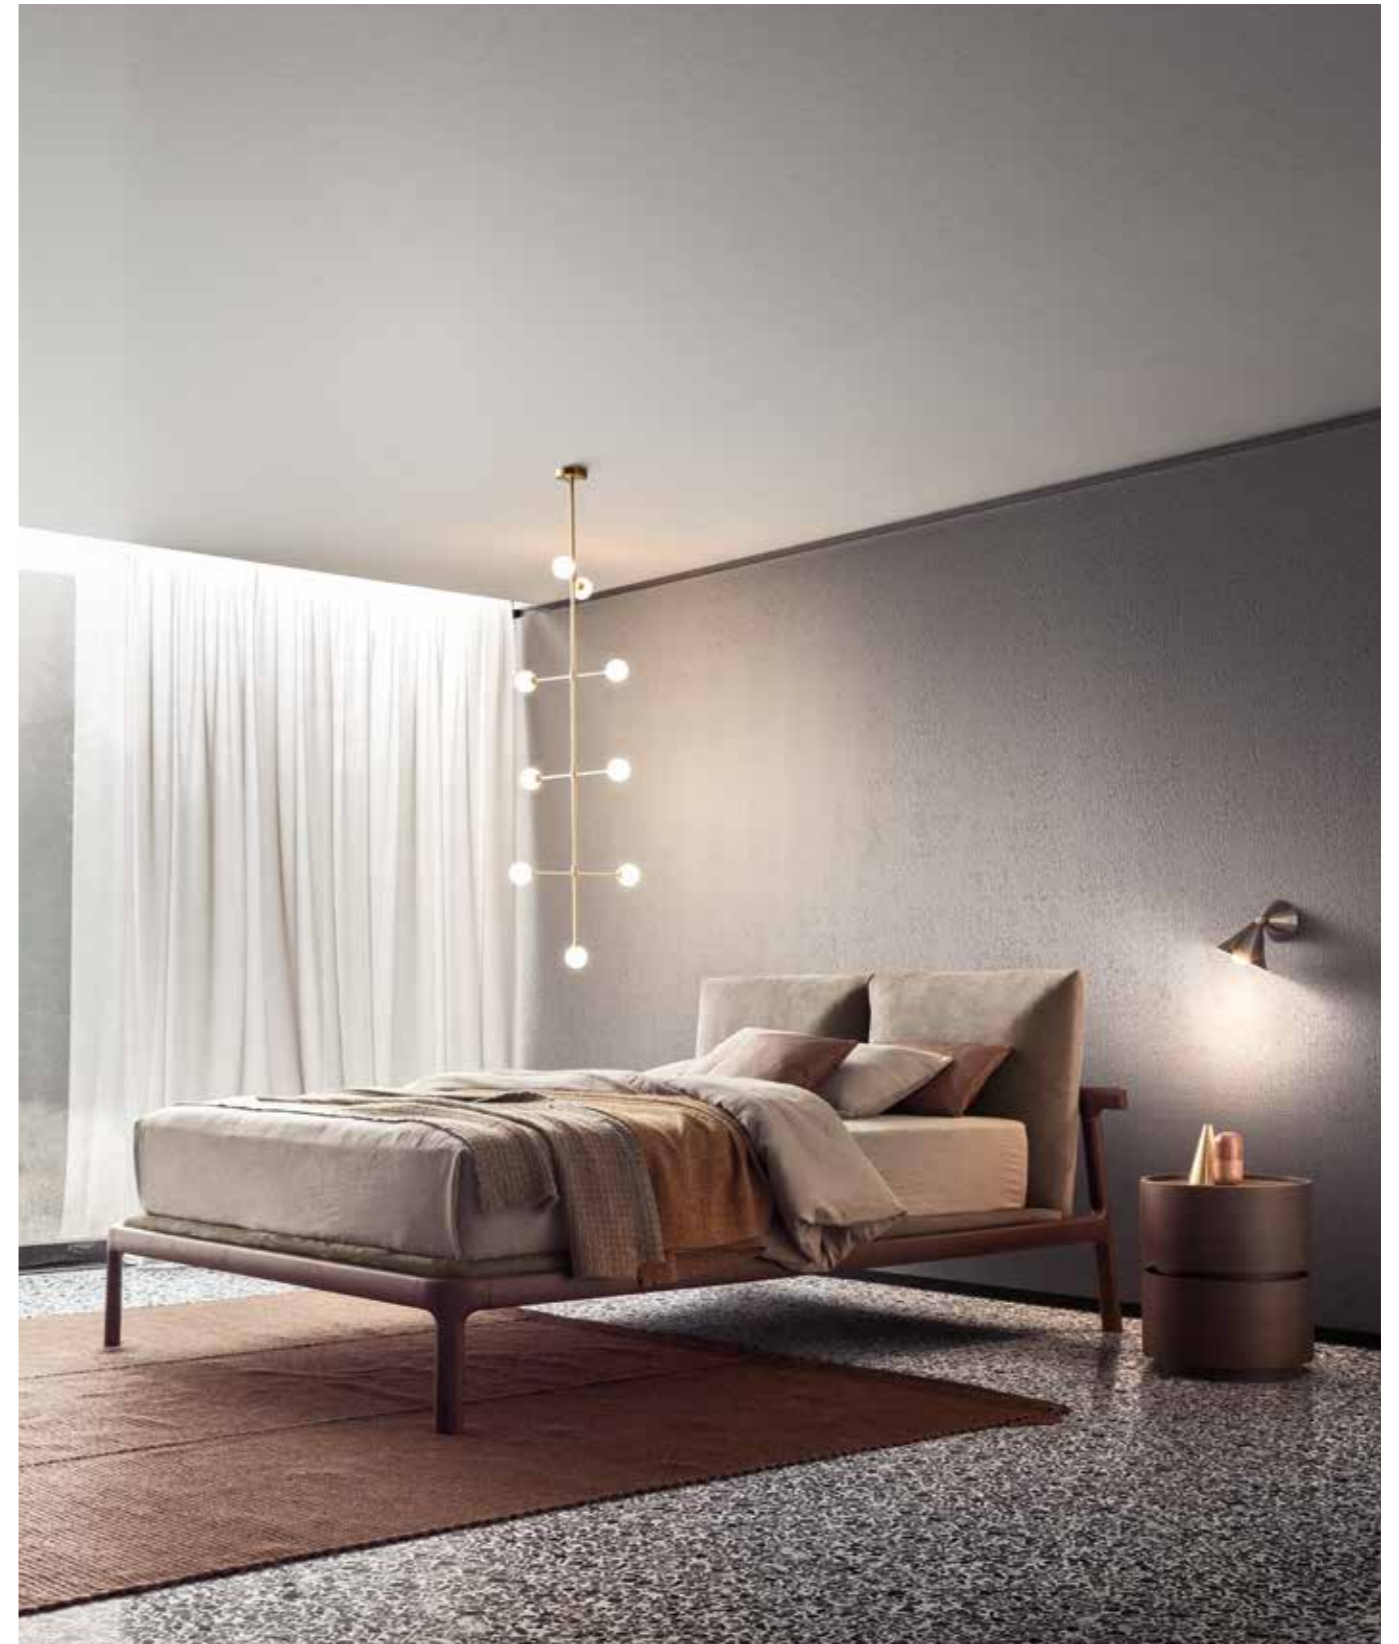

Norma modulo cassetti cuoio Siena con cuciture in tinta, apertura push pull, interno cassetto materico Oro, **Fushimi** letto.

Fushimi letto Borgogna e pelle Nabuk 41, Coordinato tessile Mirum in lino Sabbia e plaid Armonica Curry. **Dedalo** comodino con zoccolo Borgogna e top marmo Emperador opaco.

^{EN} **Fushimi** bed in Borogona and Nabuk 41 leather, Mirum Sabbia linen bedset and Armonica Curry blanket. **Dedalo** night table with Borgogna plinth and top in Emperador matt marble.