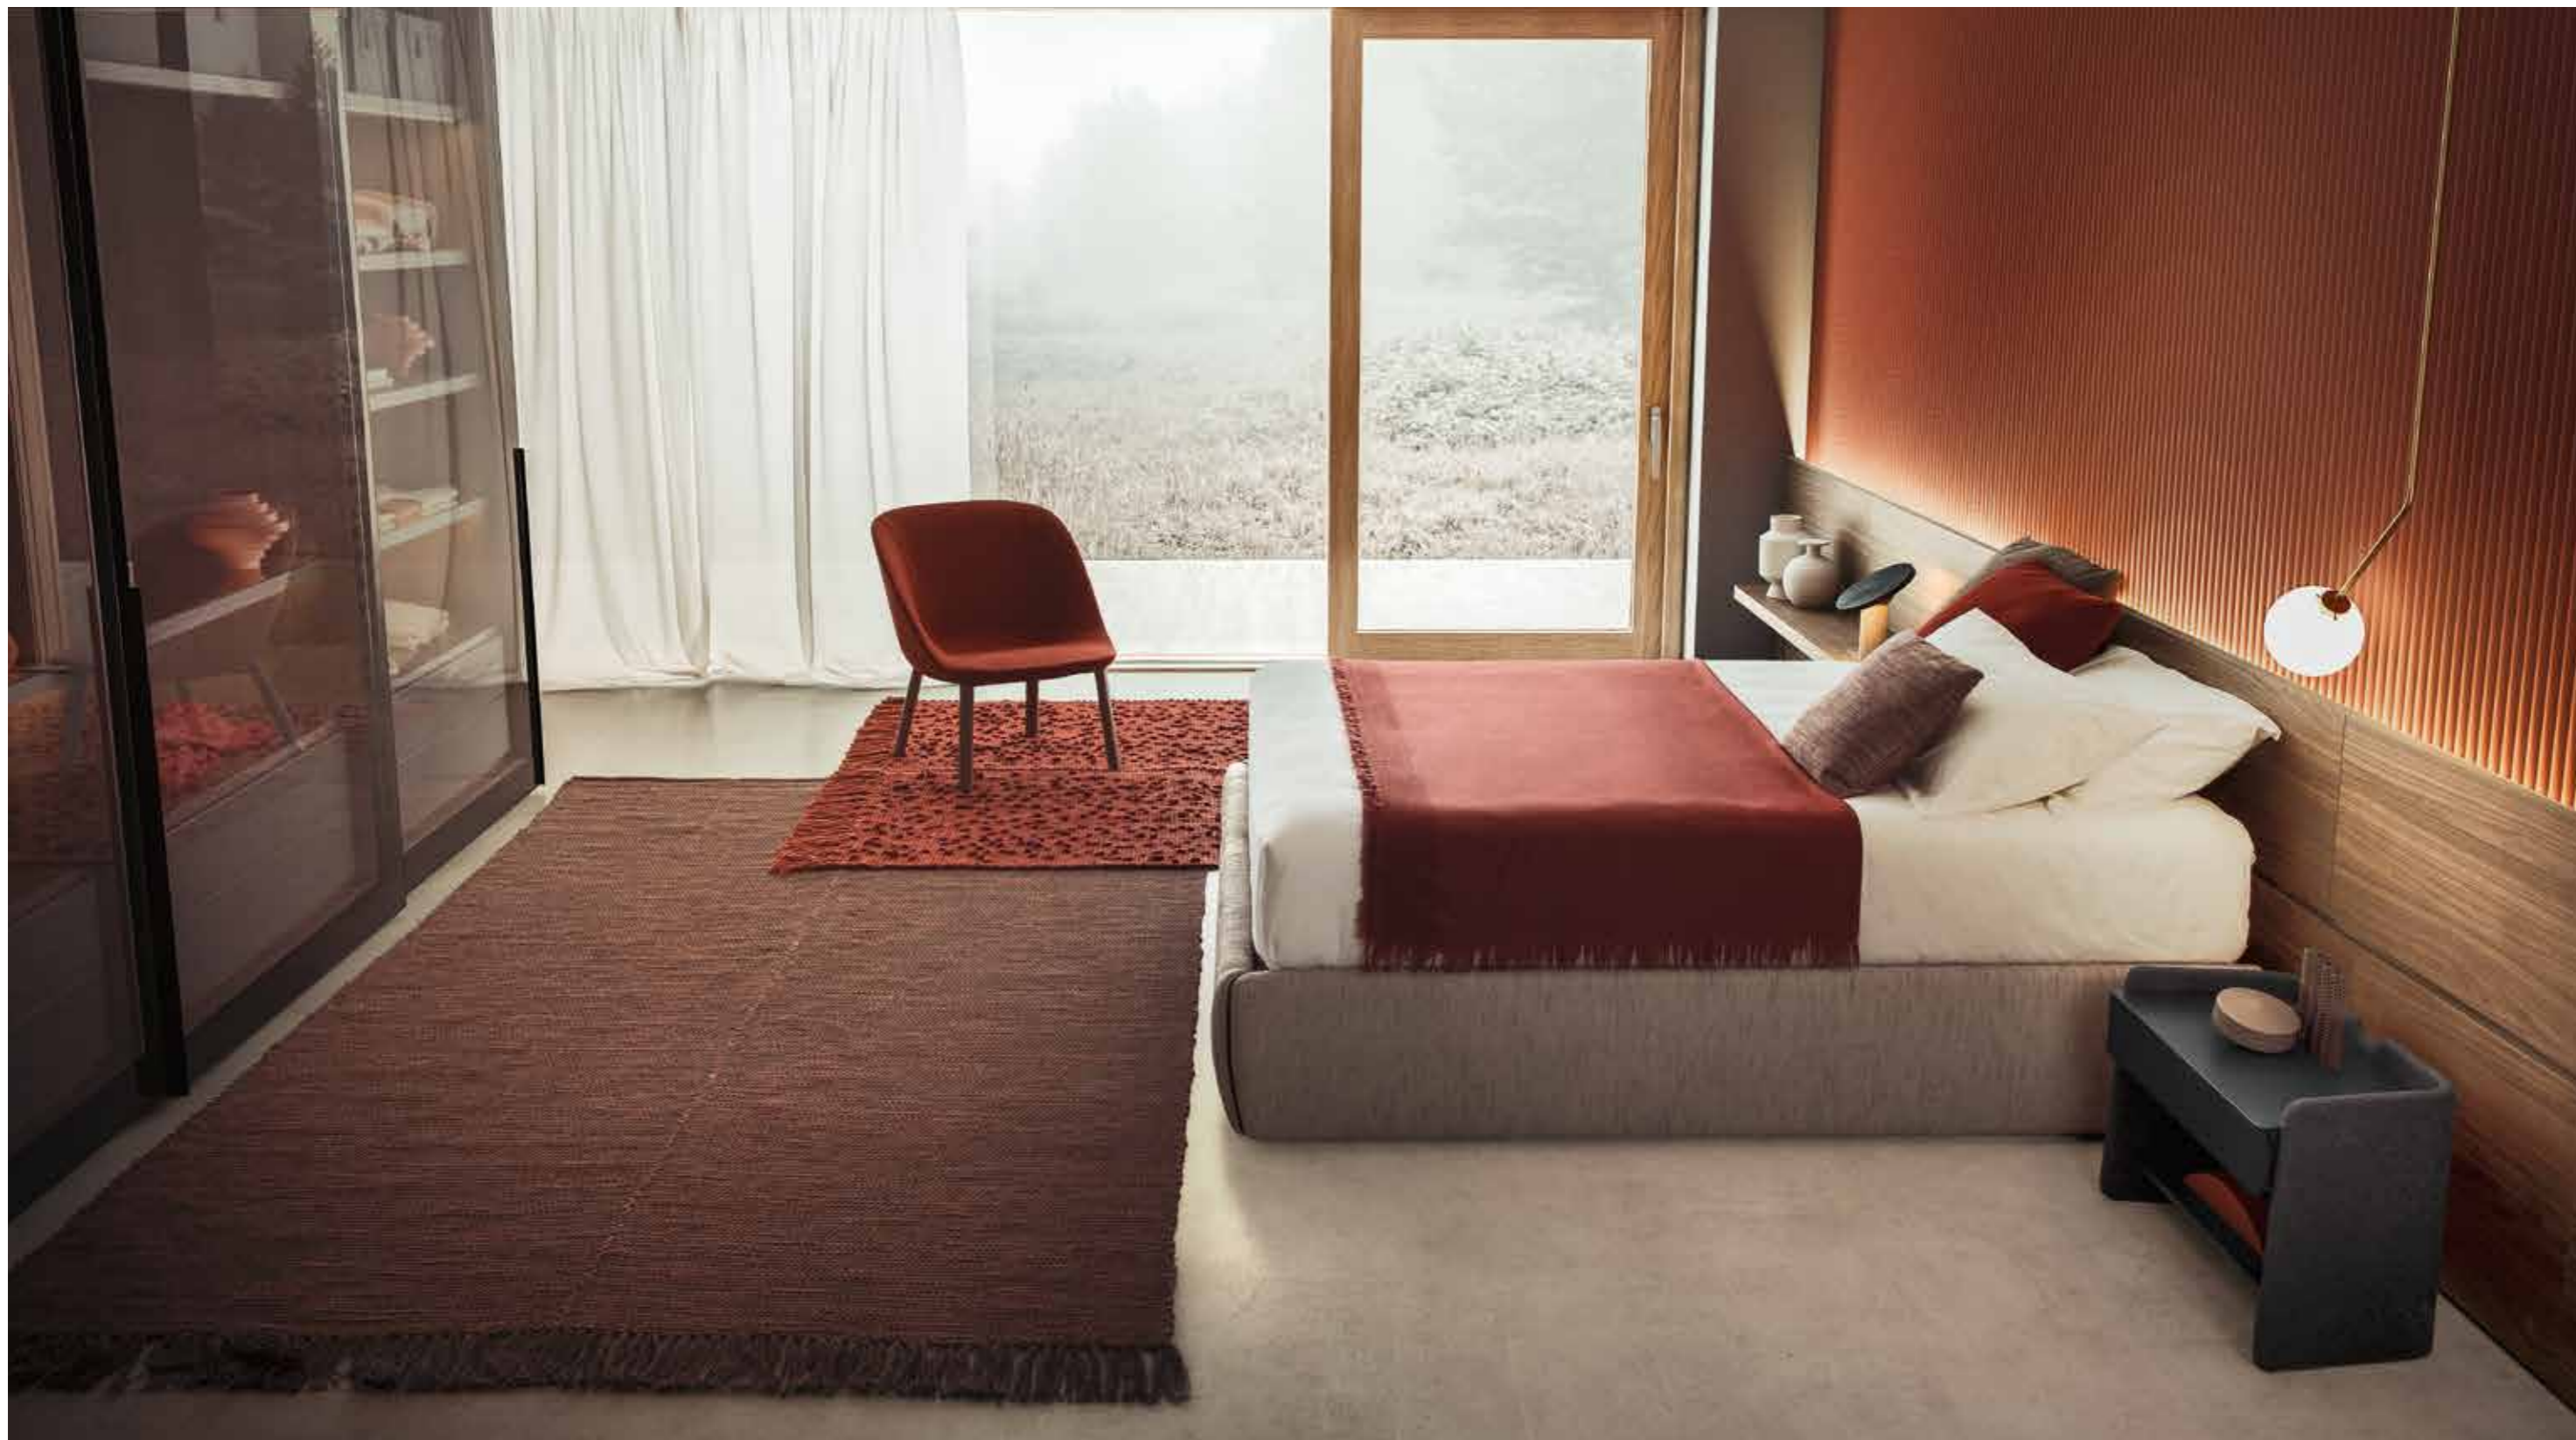

Chloé comò e comodino in tessuto Moritz 52 e laccato opaco Lavagna. **Boiserie** Canaletto con distanziali Titanio e luce led.

^{EN} **Chloé** dresser and night table in Moritz 52 fabric and Lavagna matt lacquer. **Wall Panels** in Canaletto with Titanio spacers and led lights.